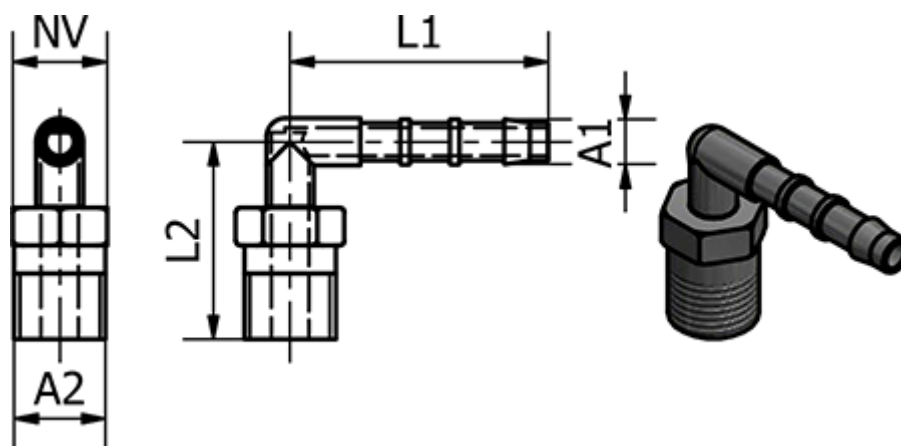

Article number: 58632344

Description: Tube Connector 32.344, Ø10 - R 1/4"
Angle

Measures

Ext. hose diameter A1	= 10
L1	= 30
L2	= 38
NV	= 14
Thread A2	= R 1/4"